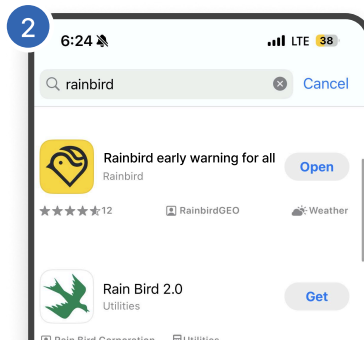

'Rainbird' provides real-time alerts on climate risks based on geostationary satellite. 1) With Rainbird, users can receive alerts on climate risks that occurred nearby the individual user. 2) Users can make direct reporting with photos or texts, and search nearby hospitals, shelters, and emergency contacts. 3) Also, users can communicate with other users and share alerts via various SNS channels.

Lightweight and Efficient Technology

Rainbird app occupies relatively less storage space compared to other apps. Even after long periods of use, it stays lightweight and doesn't burden the device even with long-term use.

Facebook

Twitter

Instagram

Rainbird

- ✔ The free version does not include any regional adjustments, so its performance may vary with locations.
- ✔ For more precise and various alerts, please contact RainbirdGEO at the information below.

1 Go to App Store or Play Store

2 Type 'Rainbird' and press enter or tap the search button

3 Download the Rainbird App

- ✔ Android https://play.google.com/store/apps/details?id=com.rainbirdgeo.af.app&hl=en_US
- ✔ Apple <https://apps.apple.com/app/rainbird-early-warning-for-all/id6502887903>