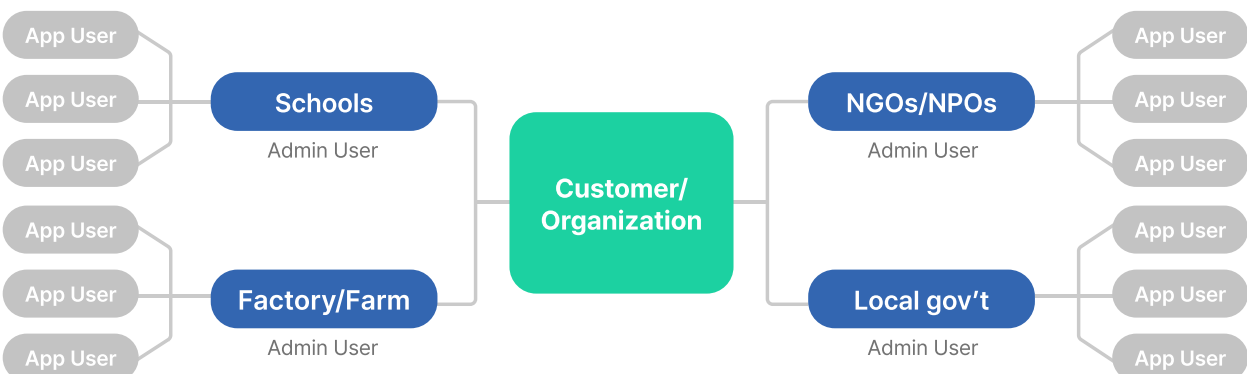

Mozambique

RBG App Forecast Alert

February 24, 2025, 15:15 (LT), Manga region rain match

Satellite data

Visible imagery

CCTV footage

- The forecast for the Manga region in Mozambique was accurate, and the app's prediction was confirmed to match the actual rain through satellite data, visible imagery, and CCTV footage.

Rainbird Early Warning App: Extending Beyond Asia-Pacific to Africa

- ✔ Supporting UN SDGs and Early Warnings for All (EW4ALL) Initiative
- ✔ Climate risks at 15-minute intervals with a resolution of 3 km by European MSG satellite delivering precise risk alerts directly to mobile devices

'Rainbird' provides real-time alerts on climate risks based on geostationary satellite. 1) With Rainbird, users can receive alerts on climate risks that occurred nearby the individual user. 2) Users can make direct reporting with photos or texts, and search nearby hospitals, shelters, and emergency contacts. 3) Also, users can communicate with other users and share alerts via various SNS channels.