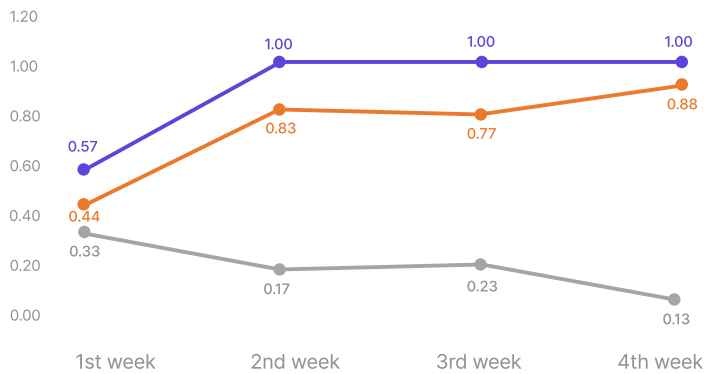

Rainbird Africa App Accuracy Analysis

✔ The Rainbird app has an average **detection rate of 89%** and a **prediction accuracy of 73%**.

- POD(Probability of Detection) represents the percentage of actual events (e.g., rain) that were correctly detected, while CSI(Critical Success Index) represents the percentage of predictions that match actual events.

POD 89% and CSI 73% were calculated based on the average values over four weeks.

POD (Probability of Detection)
CSI (Critical Success Index)
FAR (False Alarm Ratio)

Research Period: 2025.01.25 – 2025.02.23

Mozambique

RBG App Forecast Alert

February 24, 2025, 15:15 (LT), Manga region rain match

Satellite data

Visible imagery

CCTV footage

- The forecast for the Manga region in Mozambique was accurate, and the app's prediction was confirmed to match the actual rain through satellite data, visible imagery, and CCTV footage.