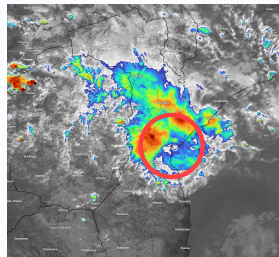

Rainbird Africa App Accuracy Analysis

✔ The Rainbird app has an average **detection rate of 89%** and a **prediction accuracy of 73%**.

- POD(Probability of Detection) represents the percentage of actual events (e.g., rain) that were correctly detected, while CSI(Critical Success Index) represents the percentage of predictions that match actual events.

POD 89% and CSI 73% were calculated based on the average values over four weeks.

POD (Probability of Detection)
CSI (Critical Success Index)
FAR (False Alarm Ratio)

Research Period: 2025.01.25 – 2025.02.23

Mozambique

RBG App Forecast Alert

February 24, 2025, 15:15 (LT), Manga region rain match

Satellite data

Visible imagery

CCTV footage

- The forecast for the Manga region in Mozambique was accurate, and the app's prediction was confirmed to match the actual rain through satellite data, visible imagery, and CCTV footage.

Rainbird Early Warning App: Extending Beyond Asia-Pacific to Africa

- ✔ Supporting UN SDGs and Early Warnings for All (EW4ALL) Initiative
- ✔ Climate risks at 15-minute intervals with a resolution of 3 km by European MSG satellite delivering precise risk alerts directly to mobile devices