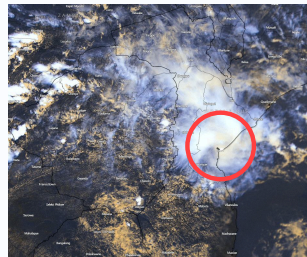

Rainbird Africa App Accuracy Analysis

✔ The Rainbird app has an average **detection rate of 89%** and a **prediction accuracy of 73%**.

- POD(Probability of Detection) represents the percentage of actual events (e.g., rain) that were correctly detected, while CSI(Critical Success Index) represents the percentage of predictions that match actual events.

Mozambique

RBG App Forecast Alert

February 24, 2025, 15:15 (LT), Manga region rain match

Satellite data

Visible imagery

CCTV footage

- The forecast for the Manga region in Mozambique was accurate, and the app's prediction was confirmed to match the actual rain through satellite data, visible imagery, and CCTV footage.

Rainbird Early Warning App: Extending Beyond Asia-Pacific to Africa

- ✔ Supporting UN SDGs and Early Warnings for All (EW4ALL) Initiative
- ✔ Climate risks at 15-minute intervals with a resolution of 3 km by European MSG satellite delivering precise risk alerts directly to mobile devices