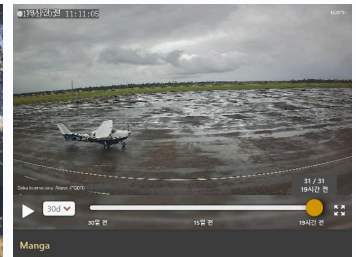

Mozambique

RBG App Forecast Alert

February 24, 2025, 15:15 (LT), Manga region rain match

Satellite data

Visible imagery

CCTV footage

- The forecast for the Manga region in Mozambique was accurate, and the app's prediction was confirmed to match the actual rain through satellite data, visible imagery, and CCTV footage.

Rainbird Early Warning App: Extending Beyond Asia-Pacific to Africa

- ✔ Supporting UN SDGs and Early Warnings for All (EW4ALL) Initiative
- ✔ Climate risks at 15-minute intervals with a resolution of 3 km by European MSG satellite delivering precise risk alerts directly to mobile devices

'Rainbird' provides real-time alerts on climate risks based on geostationary satellite. 1) With Rainbird, users can receive alerts on climate risks that occurred nearby the individual user. 2) Users can make direct reporting with photos or texts, and search nearby hospitals, shelters, and emergency contacts. 3) Also, users can communicate with other users and share alerts via various SNS channels.