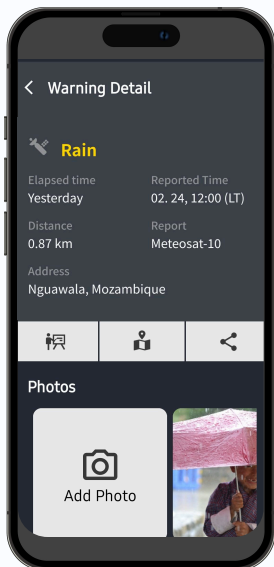

Rainbird Africa App Accuracy Analysis

✔ The Rainbird app has an average **detection rate of 89%** and a **prediction accuracy of 73%**.

- POD(Probability of Detection) represents the percentage of actual events (e.g., rain) that were correctly detected, while CSI(Critical Success Index) represents the percentage of predictions that match actual events.

Mozambique

RBG App Forecast Alert

February 24, 2025, 15:15 (LT), Manga region rain match

Satellite data

Visible imagery

CCTV footage

- The forecast for the Manga region in Mozambique was accurate, and the app's prediction was confirmed to match the actual rain through satellite data, visible imagery, and CCTV footage.

Rainbird Early Warning App: Extending Beyond Asia-Pacific to Africa

- ✔ Supporting UN SDGs and Early Warnings for All (EW4ALL) Initiative
- ✔ Climate risks at 15-minute intervals with a resolution of 3 km by European MSG satellite delivering precise risk alerts directly to mobile devices

'Rainbird' provides real-time alerts on climate risks based on geostationary satellite. 1) With Rainbird, users can receive alerts on climate risks that occurred nearby the individual user. 2) Users can make direct reporting with photos or texts, and search nearby hospitals, shelters, and emergency contacts. 3) Also, users can communicate with other users and share alerts via various SNS channels.